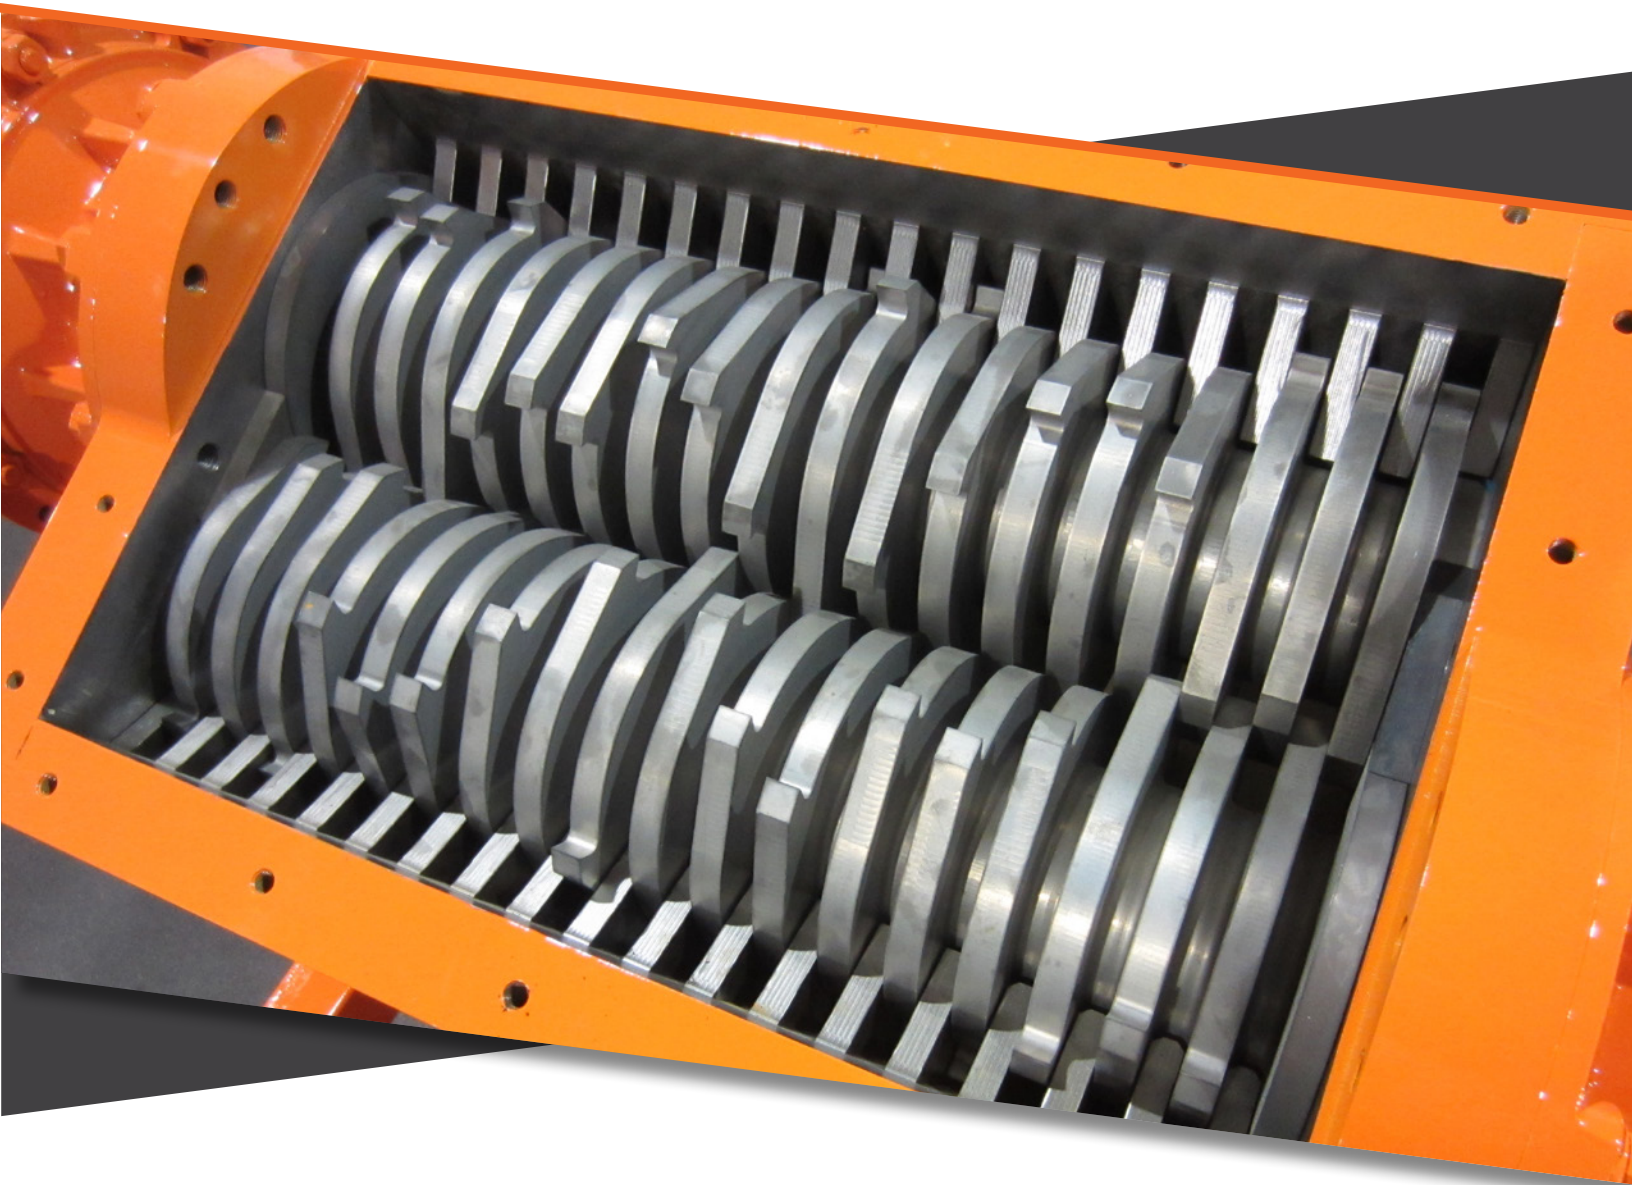

SIMPLE. SOLID. RELIABLE.

30 Alpine Court
Kitchener, ON
N2E 2M7 Canada

AlpineShreddingTrucks.com

1 866.246.5634

2026 Alpine Shredders Limited. All Rights Reserved. As part of Alpine Shredders continued improvement program, Alpine Shredders reserves the right to change, or modify all truck models at any time without notice. The information provided is accurate at press time and may change without notice. 260107